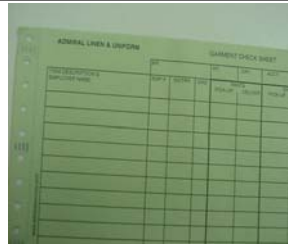

This helps ensure you receive back what you turn in each week.